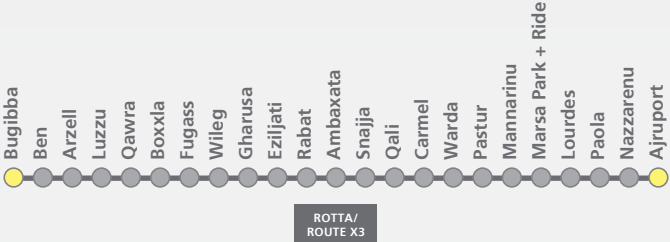

Rotta/Route X3

BUGIBBA - AJRUPOINT